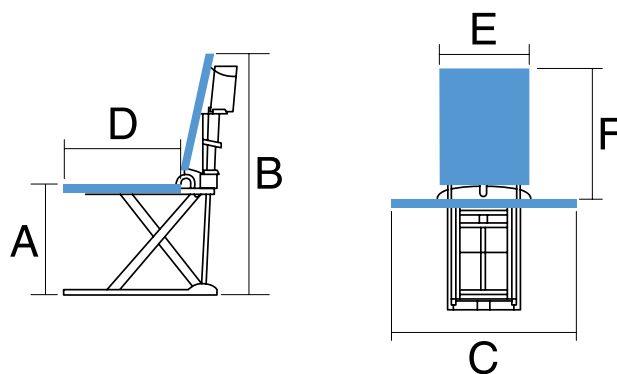

Sterling 303

RECLINING BATH LIFT

AUTOMATIC POSITION & RECLINE CONTROL

Simply press the DOWN button and your Sterling 303 Bath Lift will lower you gently into the bath. Once lowered, it will start to recline. You can then select the most comfortable bathing position at the touch of a button. Pressing the UP button returns the bath lift to the start position.

LARGE TRANSFER AREA

The large folding side panels open to rest on the edges of your bath, creating a generous transfer area. They fold automatically to fit your bath during use making the Sterling 303 suitable for use in a wide number of baths.

COMFORT COVERS

Your Sterling 303 Bath Lift is fitted with deluxe comfort covers as standard. Soft to the touch, the anti-slip covers offer you additional comfort and security when bathing. They are fixed securely to the unit and are easily removable for machine washing.

EASY RELEASE SYSTEM

Your Sterling 303 Bath Lift is securely fixed by suction cups. These can be easily released by using the quick release handle.

INTELLIGENT HAND CONTROL

An intelligent safety system checks the power levels before every use. The control will not allow you to lower your bath lift unless there is sufficient power to raise it again. An illuminated symbol will remind you when it's time to recharge the hand control. The ergonomic, tactile control buttons make operation simple and easy release suction pads allow you to position the hand control on a convenient, smooth surface.

STRENGTH WITH STABILITY

The seat is supported by a strong, rustproof, stainless steel frame. It can safely support bathers up to 297 lbs. (135 kgs). The smooth-moving mechanism guarantees you a gentle lifting action.

COMPACT DESIGN